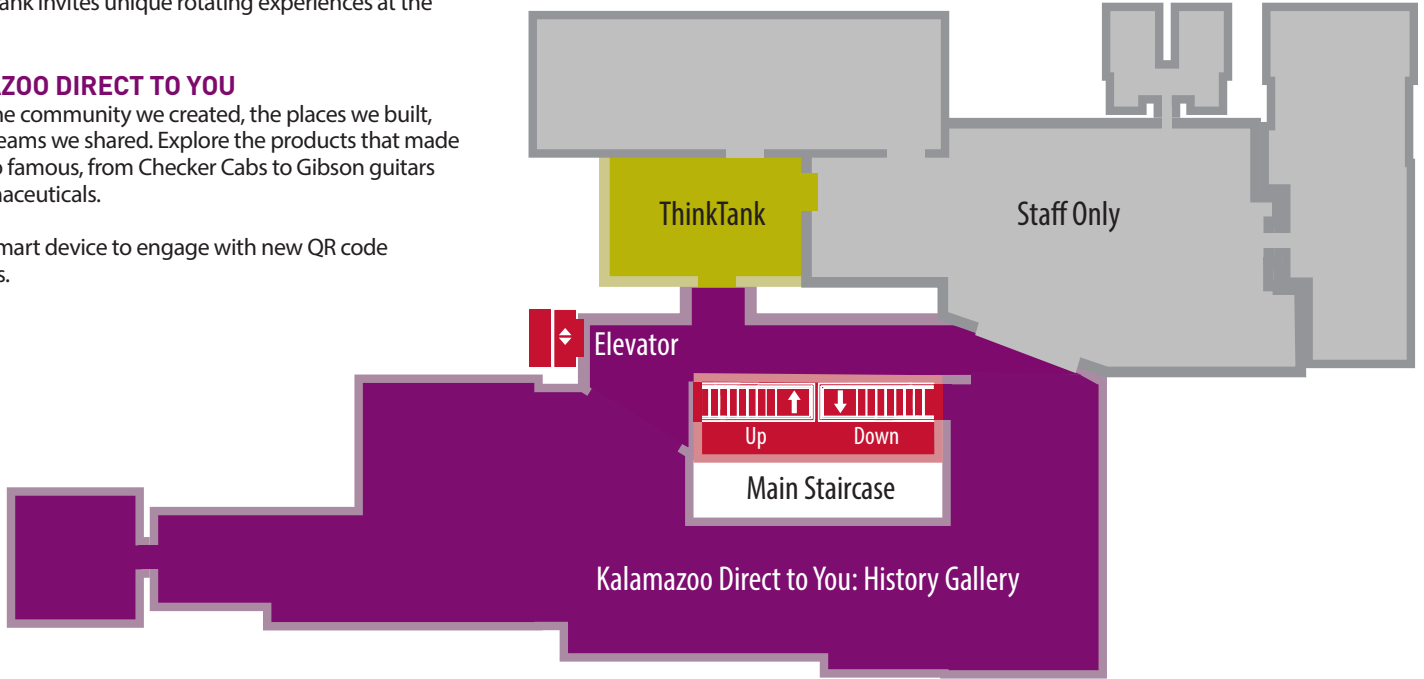

SECOND FLOOR

No Food or Drink

No Flash Photography

Wear Mask at All Times

Keep Socially Distanced

THINKTANK

The ThinkTank invites unique rotating experiences at the Museum.

KALAMAZOO DIRECT TO YOU

Discover the community we created, the places we built, and the dreams we shared. Explore the products that made Kalamazoo famous, from Checker Cabs to Gibson guitars and pharmaceuticals.

Use your smart device to engage with new QR code audio tours.

For more information about exhibit spaces, visitor expectations, and digital offerings, visit kalamazoomuseum.org

FIRST FLOOR

No Flash Photography

No Food or Drink

Wear Mask at All Times

Keep Socially Distanced

WELCOME TO THE KALAMAZOO VALLEY MUSEUM!

This floor of the Museum hosts rotating special exhibits.

Reminder: Follow posted directional signage, capacity, and social distancing protocols during your visit.