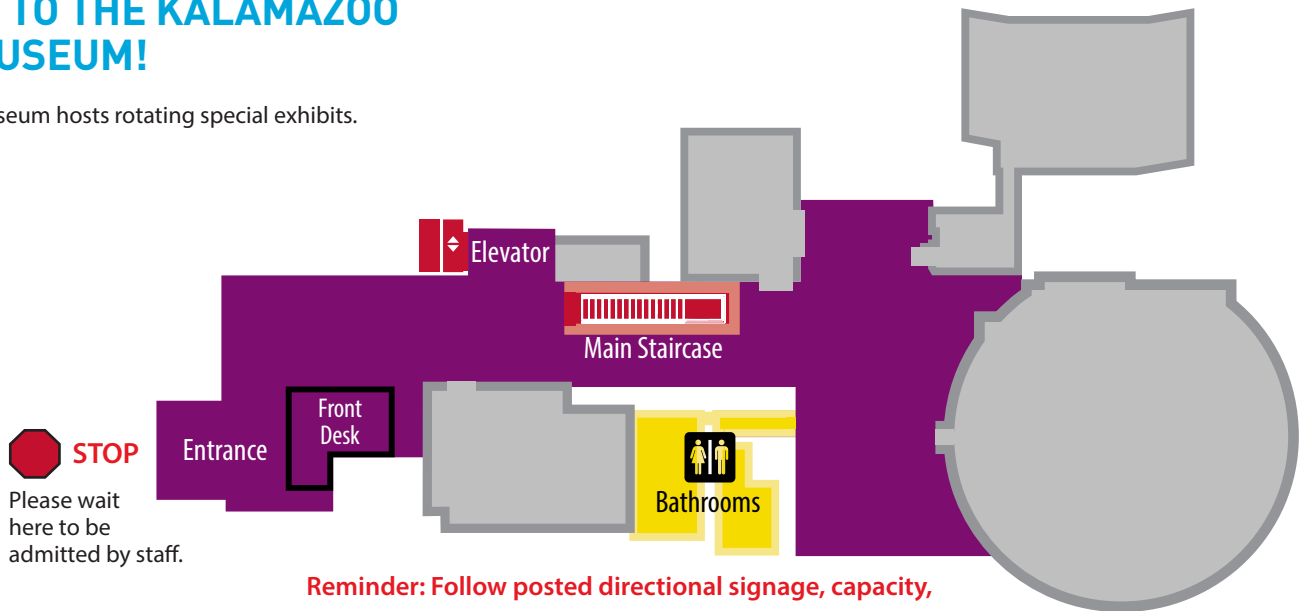

SECOND FLOOR

No Food or Drink

No Flash Photography

Wear Mask at All Times

Keep Socially Distanced

THINKTANK

The ThinkTank invites unique rotating experiences at the Museum.

KALAMAZOO DIRECT TO YOU

For more information about exhibit spaces, visitor expectations, and digital offerings, visit kalamazoomuseum.org

FIRST FLOOR

No Flash Photography

No Food or Drink

Wear Mask at All Times

Keep Socially Distanced

WELCOME TO THE KALAMAZOO VALLEY MUSEUM!

This floor of the Museum hosts rotating special exhibits.

Reminder: Follow posted directional signage, capacity, and social distancing protocols during your visit.